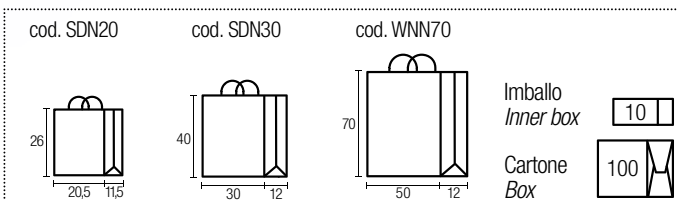

Stampa
4 colori
4 colours
printing

Finitura
opaca
Matt
finishing

DIS.	SDN20	SDN30	SDN70
500G	●	●	●
410F	●	●